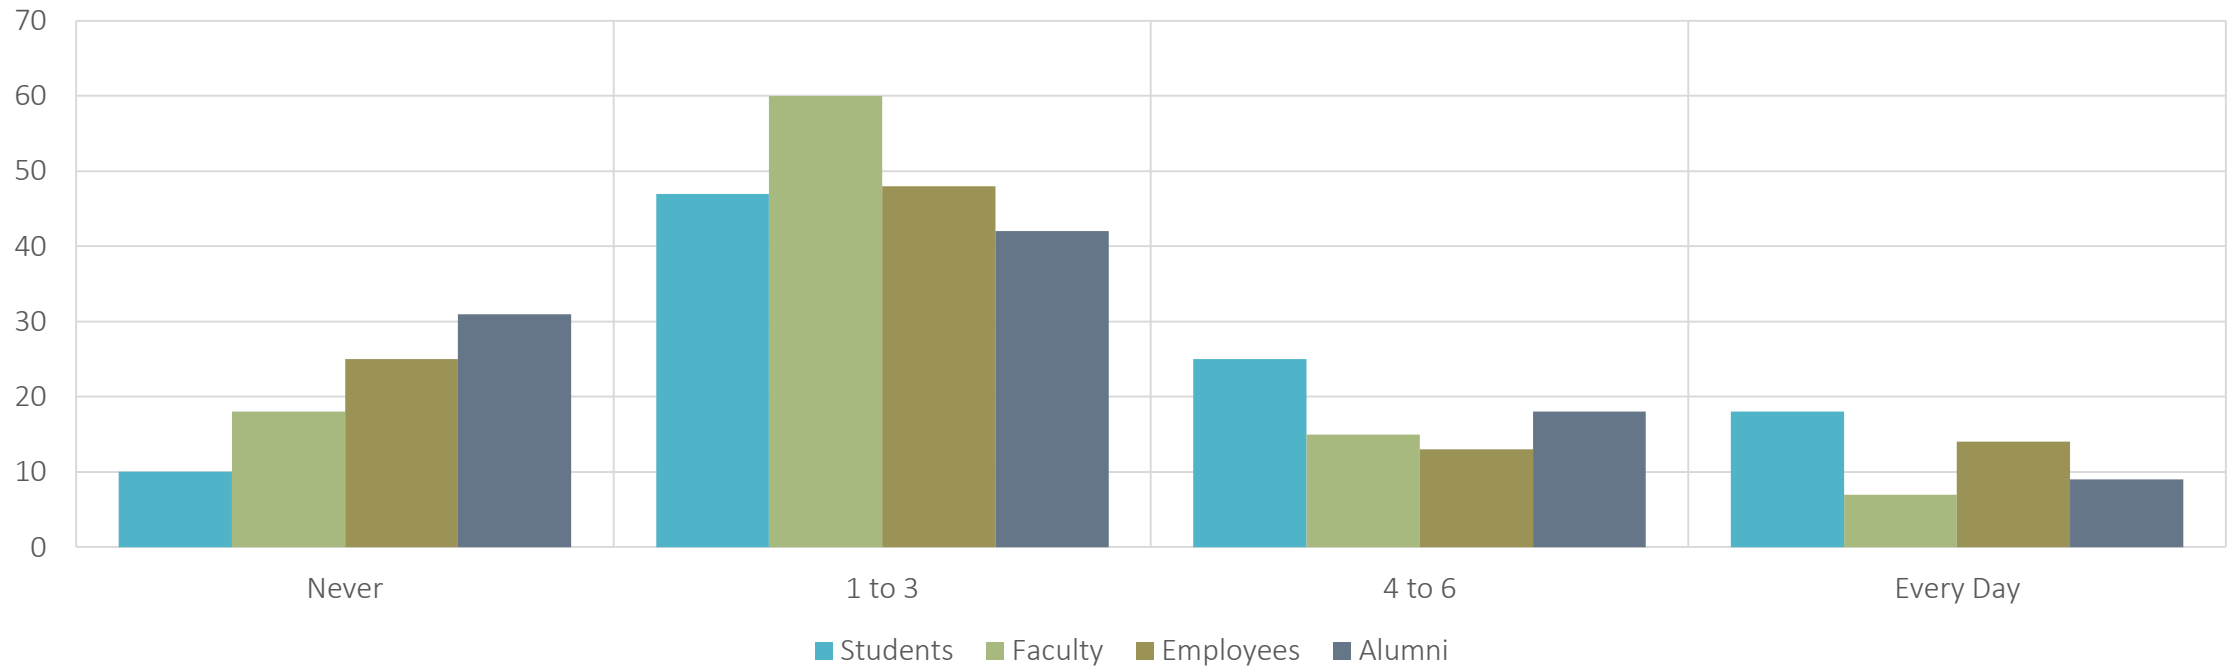

Easy pool access

Zero depth entry to leisure pool

Handicap accessible entry to leisure and lap pools

Childcare service available

Pool rental available for parties

Survey Results

Visits per Week

Return to slide 3